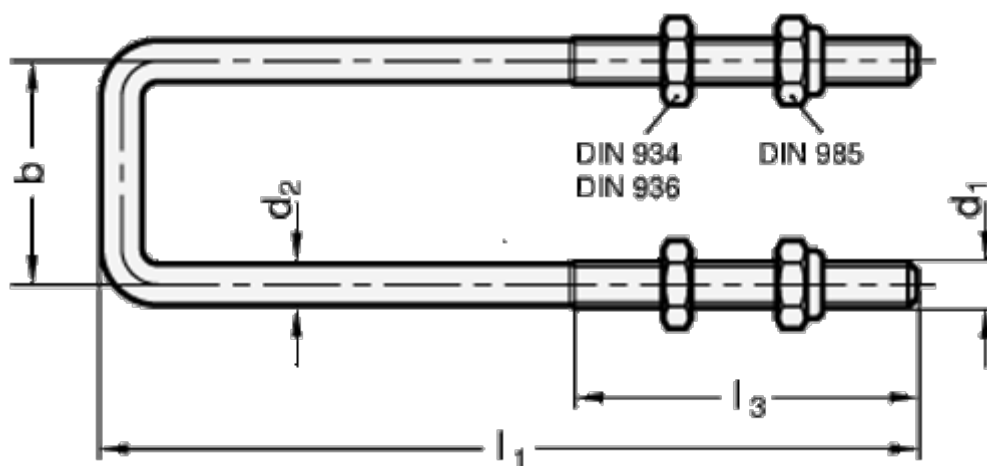

Article number: 209511M63278NI

Description: E+G Pulling latch GN 951.1-M6-32-78-NI
for latch clamp GN 851 / GN 851.1 / GN 851.2 / GN 851.3

Measures

$b = 32$
 $d_1 = M6$
 $d_2 = 5.2$
 $l_1 = 78$
 $l_3 = 33.0$